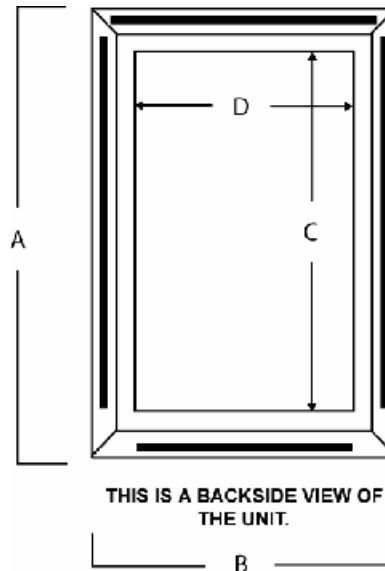

Highlights:

- Hangs using our *Stealth Fastening System* hidden fasteners
- Choice of bases, depths, heights, mirror back, light kits
- Solid whitewood construction
- Two glass shelves and hinged door included
- Finishing options include 8 enamel colors and 5 handpainted marbleizing colors
- Choice of door opening left or right

Uses our *Stealth Fastening System* for hidden mounting

Curio Cabinets

CC-430 depicted with options: Full Wall Depth, Mirror Back, Light Kit, Extra Glass Shelf.

Customize your curio With different bases, Keystones, depths, etc.

Dimension Chart (In Inches):						Available Options:							
Item	Overall Height	Overall Width	Interior Depth**	Interior Height	Interior Width	Keystones	Full Wall Depth (3.5")	Max Wall Depth (5.5")	Light Kits	Stainable Backer Board	Mirror Back	Extended Base	Statue Base
CC-418	20 3/4	15*	2 1/2**	16 1/2	9 1/2	N	Y	Y	Y	Y	Y	N	N
CC-424	26 3/4	15*	2 1/2**	22 1/2	9 1/2	N	Y	Y	Y	Y	Y	N	N
CC-430	32 3/4	15*	2 1/2**	28 1/2	9 1/2	N	Y	Y	Y	Y	Y	N	N

**3 1/2" or 5 1/2" Interior Depth if Full Wall Depth Option is added