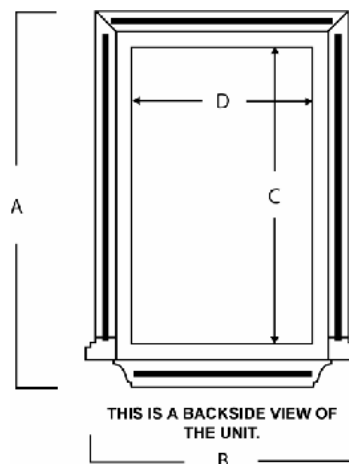

Highlights:

- Easily fits between normal-spaced studs
- Easy installation using construction adhesive and template provided
- Choice of bases, depths, heights, mirror back, light kits
- Solid whitewood construction
- Two glass shelves and hinged door included
- Finishing options include 8 enamel colors and 5 handpainted marbleizing colors
- Choice of door opening left or right

CC-530 depicted with options: Full Wall Depth, Mirror Back, Light Kit,

Curio Cabinets

Dimension Chart (In Inches):

Available Options:

Item	Overall Height	Overall Width	Interior Depth	Interior Height	Interior Width	Available Options:						
						Keystones	Full Wall Depth (3.5")	Max Wall Depth (5.5")	Light Kits	Stainable Backer Board	Extended Base	Statue Base
CC-518	20 3/4	15*	2 1/2**	16 1/2	9 1/2	N	Y	Y	Y	Y	Y	
CC-524	26 3/4	15*	2 1/2**	22 1/2	9 1/2	N	Y	Y	Y	Y	Y	
CC-530	32 3/4	15*	2 1/2**	28 1/2	9 1/2	N	Y	Y	Y	Y	Y	
CC-536	38 3/4	15*	2 1/2**	34 1/2	9 1/2	N	Y	Y	Y	Y	Y	
CC-542	44 3/4	15*	2 1/2**	40 1/2	9 1/2	N	Y	Y	Y	Y	Y	
CC-548	50 3/4	15*	2 1/2**	46 1/2	9 1/2	N	Y	Y	Y	Y	Y	

*16" Overall Width if Extended Base or Statue Base Option is added.

**3 1/2" or 5 1/2" Interior Depth if Full Wall Depth Option is added

Customize your curio With different bases, Keystones, depths, etc.

WG Wood Products