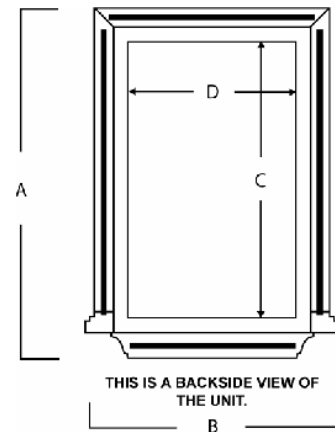

Curio Cabinets

Item	Dimension Chart (In Inches):					Available Options:						
	Overall Height	Overall Width	Interior Depth	Interior Height	Interior Width	Keystones	Full Wall Depth (3.5")	Max Wall Depth (5.5")	Light Kits	Stainable Backer Board	Extended Base	Statue Base
CC-619	23 1/2	16	2 1/2**	16 1/2	9 1/2	N	Y	Y	Y	Y	Y	Y
CC-624	29 1/2	16	2 1/2**	22 1/2	9 1/2	N	Y	Y	Y	Y	Y	Y
CC-630	35 1/2	16	2 1/2**	28 1/2	9 1/2	N	Y	Y	Y	Y	Y	Y
CC-636	41 1/2	16	2 1/2**	34 1/2	9 1/2	N	Y	Y	Y	Y	Y	Y
CC-642	47 1/2	16	2 1/2**	40 1/2	9 1/2	N	Y	Y	Y	Y	Y	Y
CC-648	53 1/2	16	2 1/2**	46 1/2	9 1/2	N	Y	Y	Y	Y	Y	Y

Customize your curio
With different bases,
Keystones, depths, etc.

*16" Overall Width if Extended Base or Statue Base Option is added.
**3 1/2" or 5 1/2" Interior Depth if Full Wall Depth Option is added