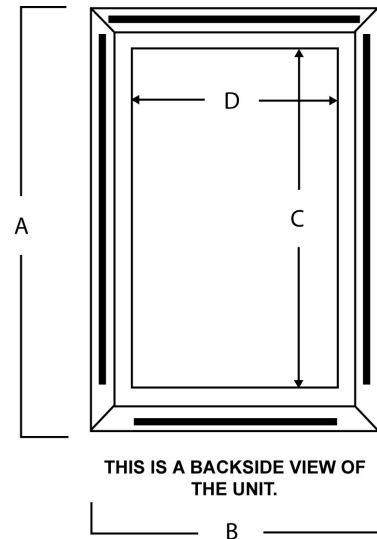

### Bevel Frame Niche Shelves

SH-1936 depicted in satin black enamel finish

With all the options,  
We have over 10,000  
Possible combinations

Item	Dimension Chart (In Inches):					No. of Adjustable Shelves Standard (Extras are available)	Available Options:							
	Overall Height	Overall Width	Interior Depth**	Interior Height	Interior Width		Keystones	Full Wall Depth (3.5")	Max Wall Depth (5.5")	Light Kits	Stainable Backer Board	Mirror Back	Extended Base	Statue Base
SH-1918	19 1/2	14 1/2	4 1/4	16 1/2	11 1/2	0	N	Std	Y	Y	Y	Y	N	N
SH-1924	25 1/2	14 1/2	4 1/4	22 1/2	11 1/2	0	N	Std	Y	Y	Y	Y	N	N
SH-1930	31 1/2	14 1/2	4 1/4	28 1/2	11 1/2	0	N	Std	Y	Y	Y	Y	N	N
SH-1936	37 1/2	14 1/2	4 1/4	34 1/2	11 1/2	0	N	Std	Y	Y	Y	Y	N	N
SH-1942	43 1/2	14 1/2	4 1/4	40 1/2	11 1/2	0	N	Std	Y	Y	Y	Y	N	N
SH-1948	49 1/2	14 1/2	4 1/4	46 1/2	11 1/2	0	N	Std	Y	Y	Y	Y	N	N

\*\*6 1/4" Interior Depth if Max Wall Depth Option is added

WG *Wood Products*

# Bevel Frame In-the-wall Niche Display Shelves Item # SH-20

*One Adjustable Shelf*

## Bevel Frame Niche Shelves

SH-2036 depicted in satin black enamel finish

With all the options,  
We have over 10,000  
Possible combinations

Item	Dimension Chart (In Inches):					No. of Adjustable Shelves Standard (Extras are available)	Available Options:							
	Overall Height	Overall Width	Interior Depth**	Interior Height	Interior Width		Keystones	Full Wall Depth (3.5")	Max Wall Depth (5.5")	Light Kits	Stainable Backer Board	Mirror Back	Extended Base	Statue Base
SH-2018	19 1/2	14 1/2	4 1/4	16 1/2	11 1/2	1	N	Std	Y	Y	Y	Y	N	N
SH-2024	25 1/2	14 1/2	4 1/4	22 1/2	11 1/2	1	N	Std	Y	Y	Y	Y	N	N
SH-2030	31 1/2	14 1/2	4 1/4	28 1/2	11 1/2	1	N	Std	Y	Y	Y	Y	N	N
SH-2036	37 1/2	14 1/2	4 1/4	34 1/2	11 1/2	1	N	Std	Y	Y	Y	Y	N	N
SH-2042	43 1/2	14 1/2	4 1/4	40 1/2	11 1/2	1	N	Std	Y	Y	Y	Y	N	N
SH-2048	49 1/2	14 1/2	4 1/4	46 1/2	11 1/2	1	N	Std	Y	Y	Y	Y	N	N