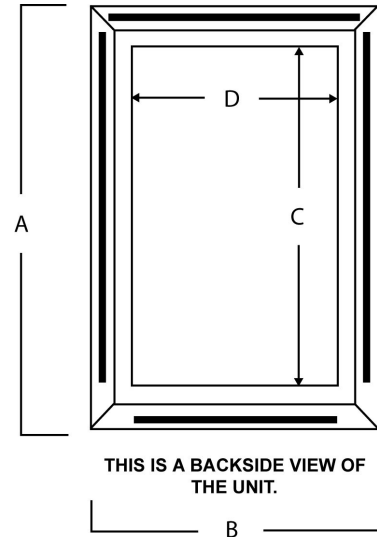

FN-342 depicted in Golden Oak Finish (made from Optional Oak Upgrade with optional Stainable Backer Board and optional Glass shelves)