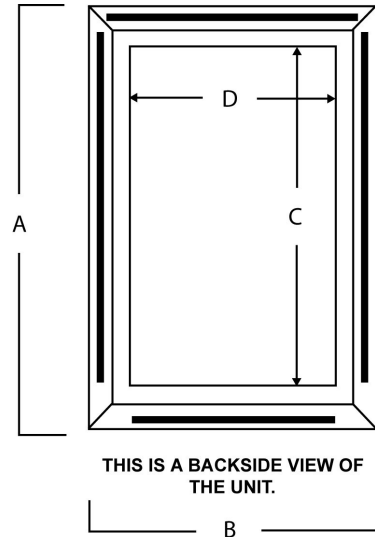

FN-342 depicted in Golden Oak Finish (made from Optional Oak Upgrade with optional Stainable Backer Board and optional Glass shelves)