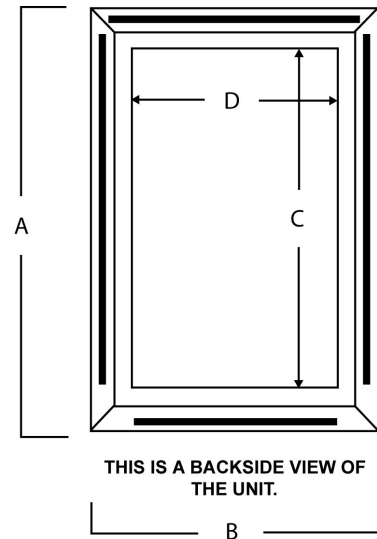

Bevel Frame In-the-wall Niche Display Shelves Item # SH-21

Two Adjustable Shelves

Highlights:

- Easily fits between normal-spaced studs
- Easy installation using construction adhesive and template provided
- Choice of depths, heights and styles
- Solid white wood construction
- Finishing options include 9 enamel colors and 5 handpainted marbleizing colors

SH-2136 depicted in satin black enamel finish