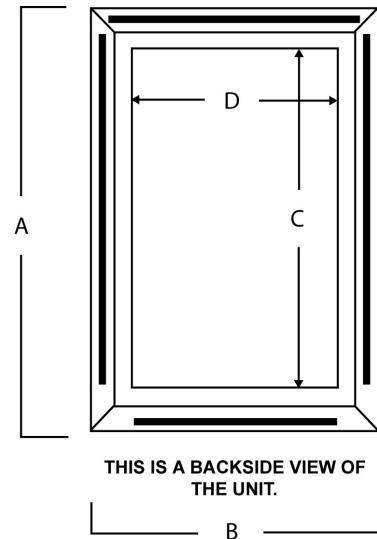

# Bevel Frame In-the-wall Niche Display Shelves Item # SH-19

**No Adjustable Shelves**

### Bevel Frame Niche Shelves

SH-1936 depicted in satin black enamel finish

With all the options,  
We have over 10,000  
Possible combinations

Item	Dimension Chart (In Inches):					No. of Adjustable Shelves Standard (Extras are available)	Available Options:							
	Overall Height	Overall Width	Interior Depth**	Interior Height	Interior Width		Keystones	Full Wall Depth (3.5")	Max Wall Depth (5.5")	Light Kits	Stainable Backer Board	Mirror Back	Extended Base	Statue Base
SH-1918	19 1/2	14 1/2	4 1/4	16 1/2	11 1/2	0	N	Std	Y	Y	Y	Y	N	N
SH-1924	25 1/2	14 1/2	4 1/4	22 1/2	11 1/2	0	N	Std	Y	Y	Y	Y	N	N
SH-1930	31 1/2	14 1/2	4 1/4	28 1/2	11 1/2	0	N	Std	Y	Y	Y	Y	N	N
SH-1936	37 1/2	14 1/2	4 1/4	34 1/2	11 1/2	0	N	Std	Y	Y	Y	Y	N	N
SH-1942	43 1/2	14 1/2	4 1/4	40 1/2	11 1/2	0	N	Std	Y	Y	Y	Y	N	N
SH-1948	49 1/2	14 1/2	4 1/4	46 1/2	11 1/2	0	N	Std	Y	Y	Y	Y	N	N